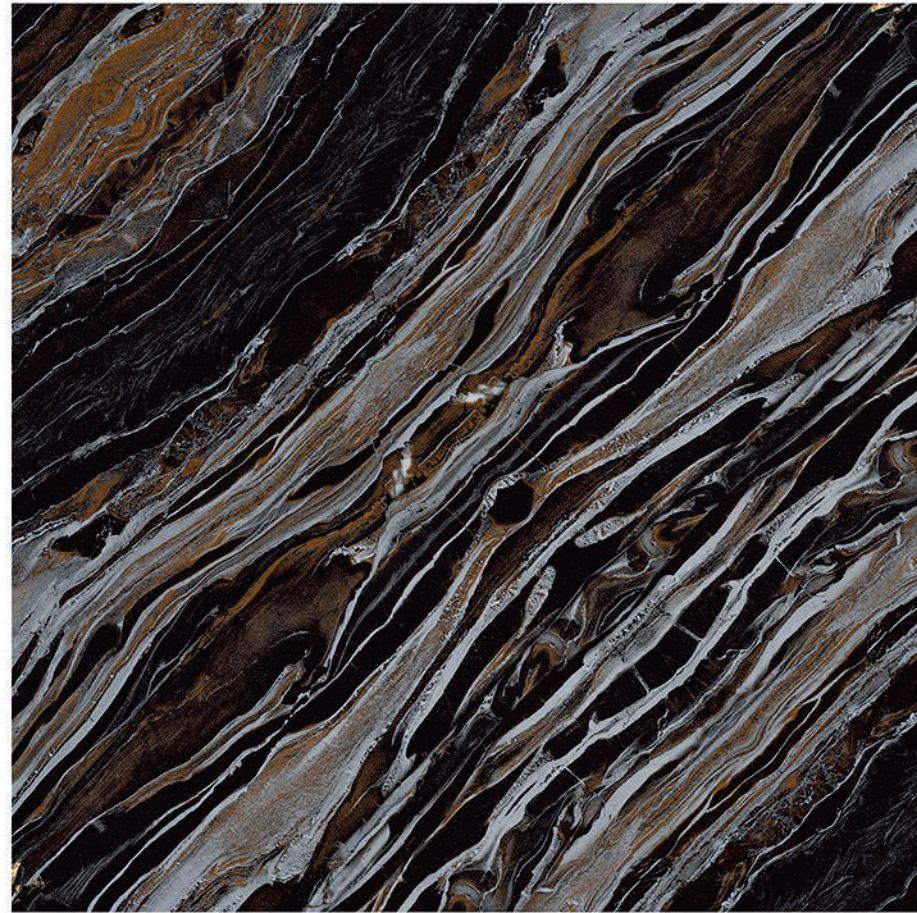

Benware[®]
—  — CERAMIK

HIGHGLOSS SERIES

the marvelous

60X60C 

GLAZED VITRIFIED TILES

ALMANDINE ONYX

Glazed Vitrified Tiles

60x60cm / High Glossy Finish

Benware[®]
— CERAMIK

CHARCOAL ASH

Glazed Vitrified Tiles

60x60cm / High Glossy Finish

Benware[®]
— CERAMIK

MARMI ARBESCATO

Glazed Vitrified Tiles

60x60cm / High Glossy Finish

Benware[®]
— CERAMIK

ROYAL ONYX

Glazed Vitrified Tiles

60x60cm / High Glossy Finish

www.benware.in