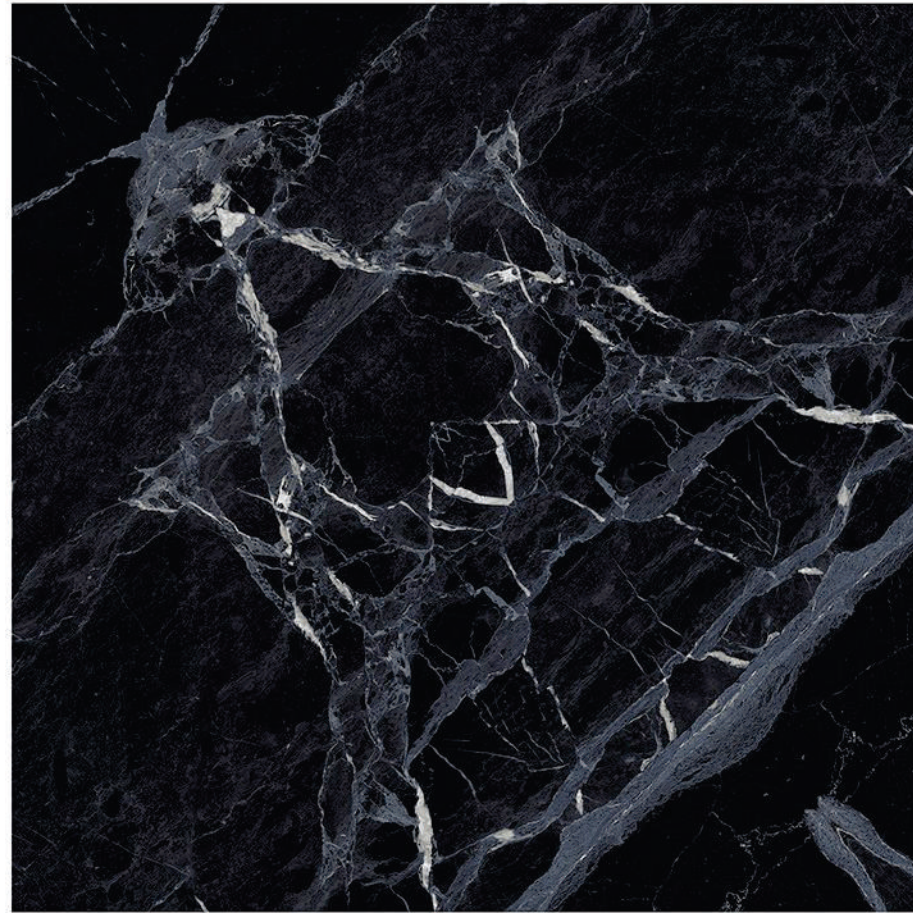

Benware[®]
—  — CERAMIK

HIGHGLOSS SERIES

the marvelous

60X60C 

GLAZED VITRIFIED TILES

ALMANDINE ONYX

Glazed Vitrified Tiles

60x60cm / High Glossy Finish

Benware[®]
— CERAMIK

CHARCOAL ASH

Glazed Vitrified Tiles

60x60cm / High Glossy Finish

Benware[®]
— CERAMIK

MARMI ARBESCATO

Glazed Vitrified Tiles

60x60cm / High Glossy Finish

Benware[®]
— CERAMIK

ROYAL ONYX

Glazed Vitrified Tiles

60x60cm / High Glossy Finish

www.benware.in