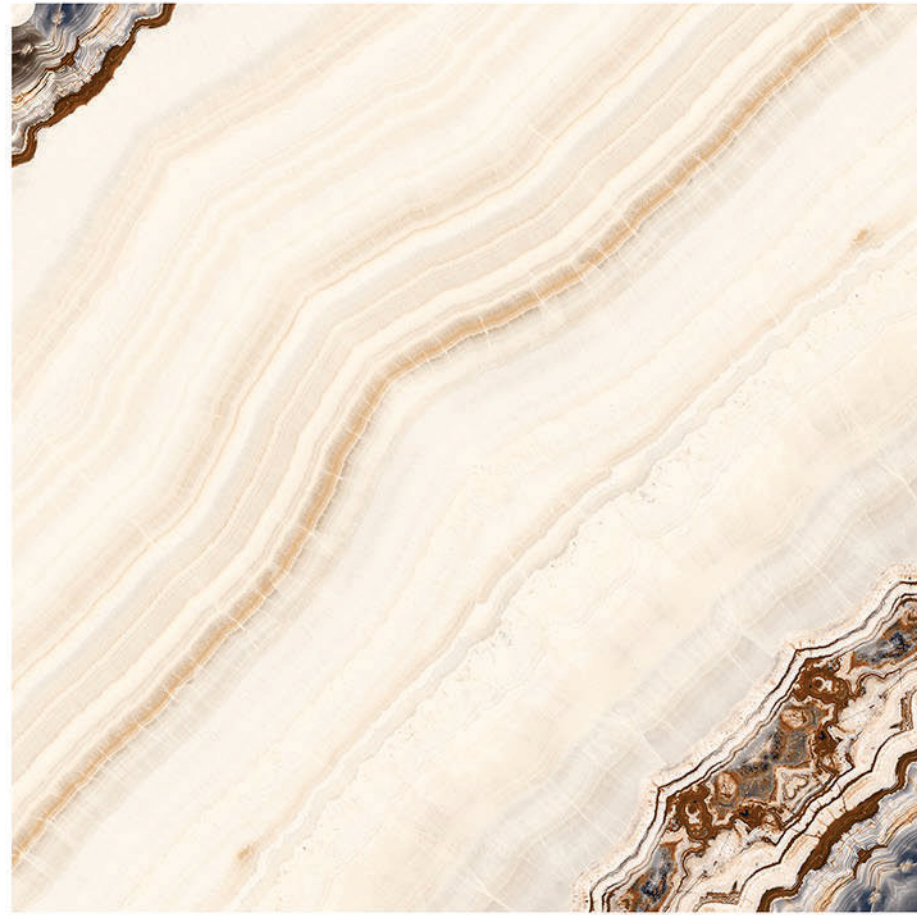

Benware[®]
—  — CERAMIK

HIGHGLOSS SERIES

the marvelous

60X60C 

GLAZED VITRIFIED TILES

ALMANDINE ONYX

Glazed Vitrified Tiles

60x60cm / High Glossy Finish

Benware[®]
— CERAMIK

CHARCOAL ASH

Glazed Vitrified Tiles

60x60cm / High Glossy Finish

Benware[®]
— CERAMIK

MARMI ARBESCATO

Glazed Vitrified Tiles

60x60cm / High Glossy Finish

Benware[®]
— CERAMIK

ROYAL ONYX

Glazed Vitrified Tiles

60x60cm / High Glossy Finish

www.benware.in