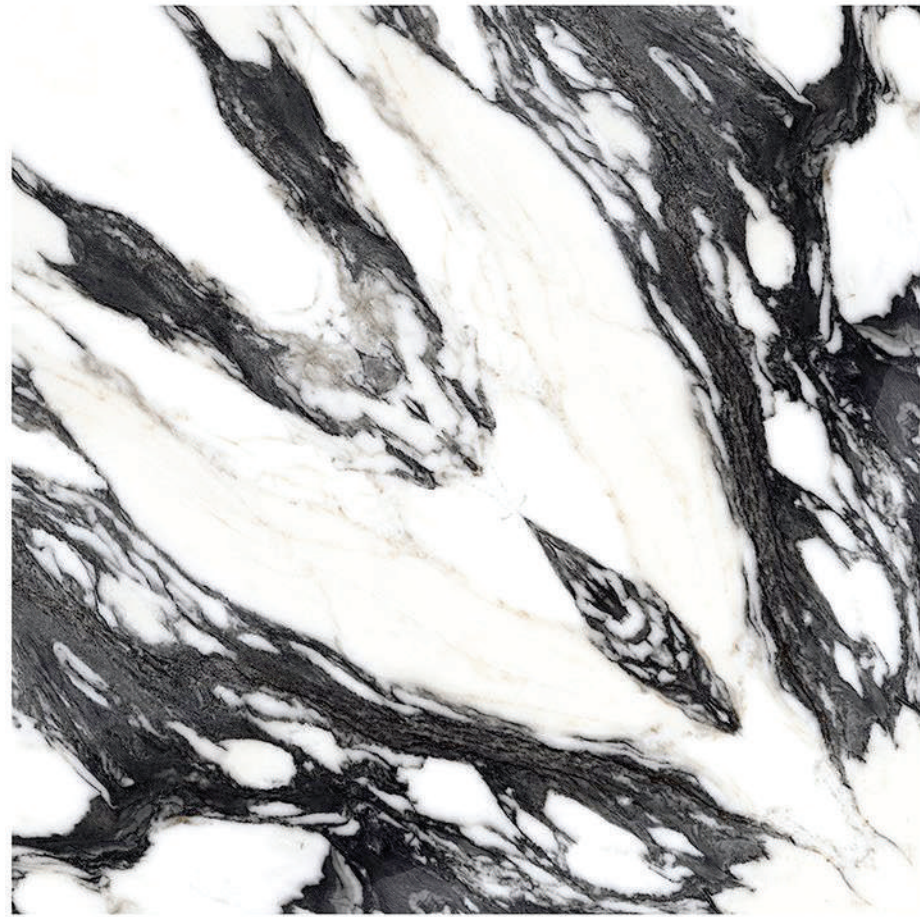

Benware[®]
— CERAMIK

CHARCOAL ASH

Glazed Vitrified Tiles

60x60cm / High Glossy Finish

Benware[®]
— CERAMIK

MARMI ARBESCATO

Glazed Vitrified Tiles

60x60cm / High Glossy Finish

Benware[®]
— CERAMIK

ROYAL ONYX

Glazed Vitrified Tiles

60x60cm / High Glossy Finish

www.benware.in